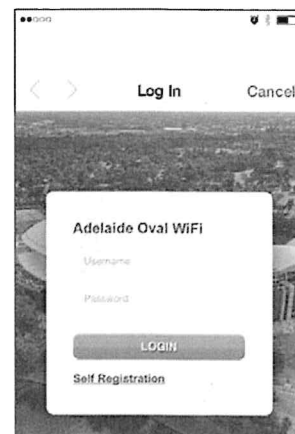

Adelaide Oval complimentary Wi-Fi access

Connecting to the network

1. To access your complimentary Wi-Fi, browse for wireless networks on your device and connect to Adelaide Oval.
2. Once connected, you will be redirected to the login page.
3. From here, click Self-Registration and enter your details on the next page.
4. You will be provided a username and password which will also be emailed to you. Hit the Return to Login button and enter these credentials, you will now be connected with your free Wi-Fi.

Adelaide Oval's complimentary Wi-Fi access is available for all functions clients and their guests, free of charge. Please see over the page for more internet connectivity options for your event.

1.

2.

3.

4.