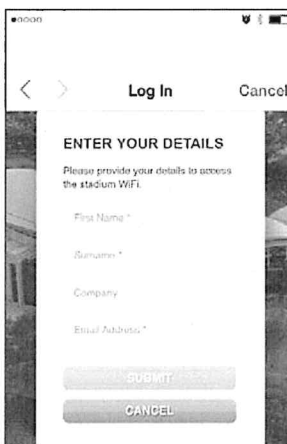

Adelaide Oval complimentary Wi-Fi access

Connecting to the network

1. To access your complimentary Wi-Fi, browse for wireless networks on your device and connect to Adelaide Oval.
2. Once connected, you will be redirected to the login page.
3. From here, click Self-Registration and enter your details on the next page.
4. You will be provided a username and password which will also be emailed to you. Hit the Return to Login button and enter these credentials, you will now be connected with your free Wi-Fi.

Adelaide Oval's complimentary Wi-Fi access is available for all functions clients and their guests, free of charge. Please see over the page for more internet connectivity options for your event.

1.

2.

3.

4.